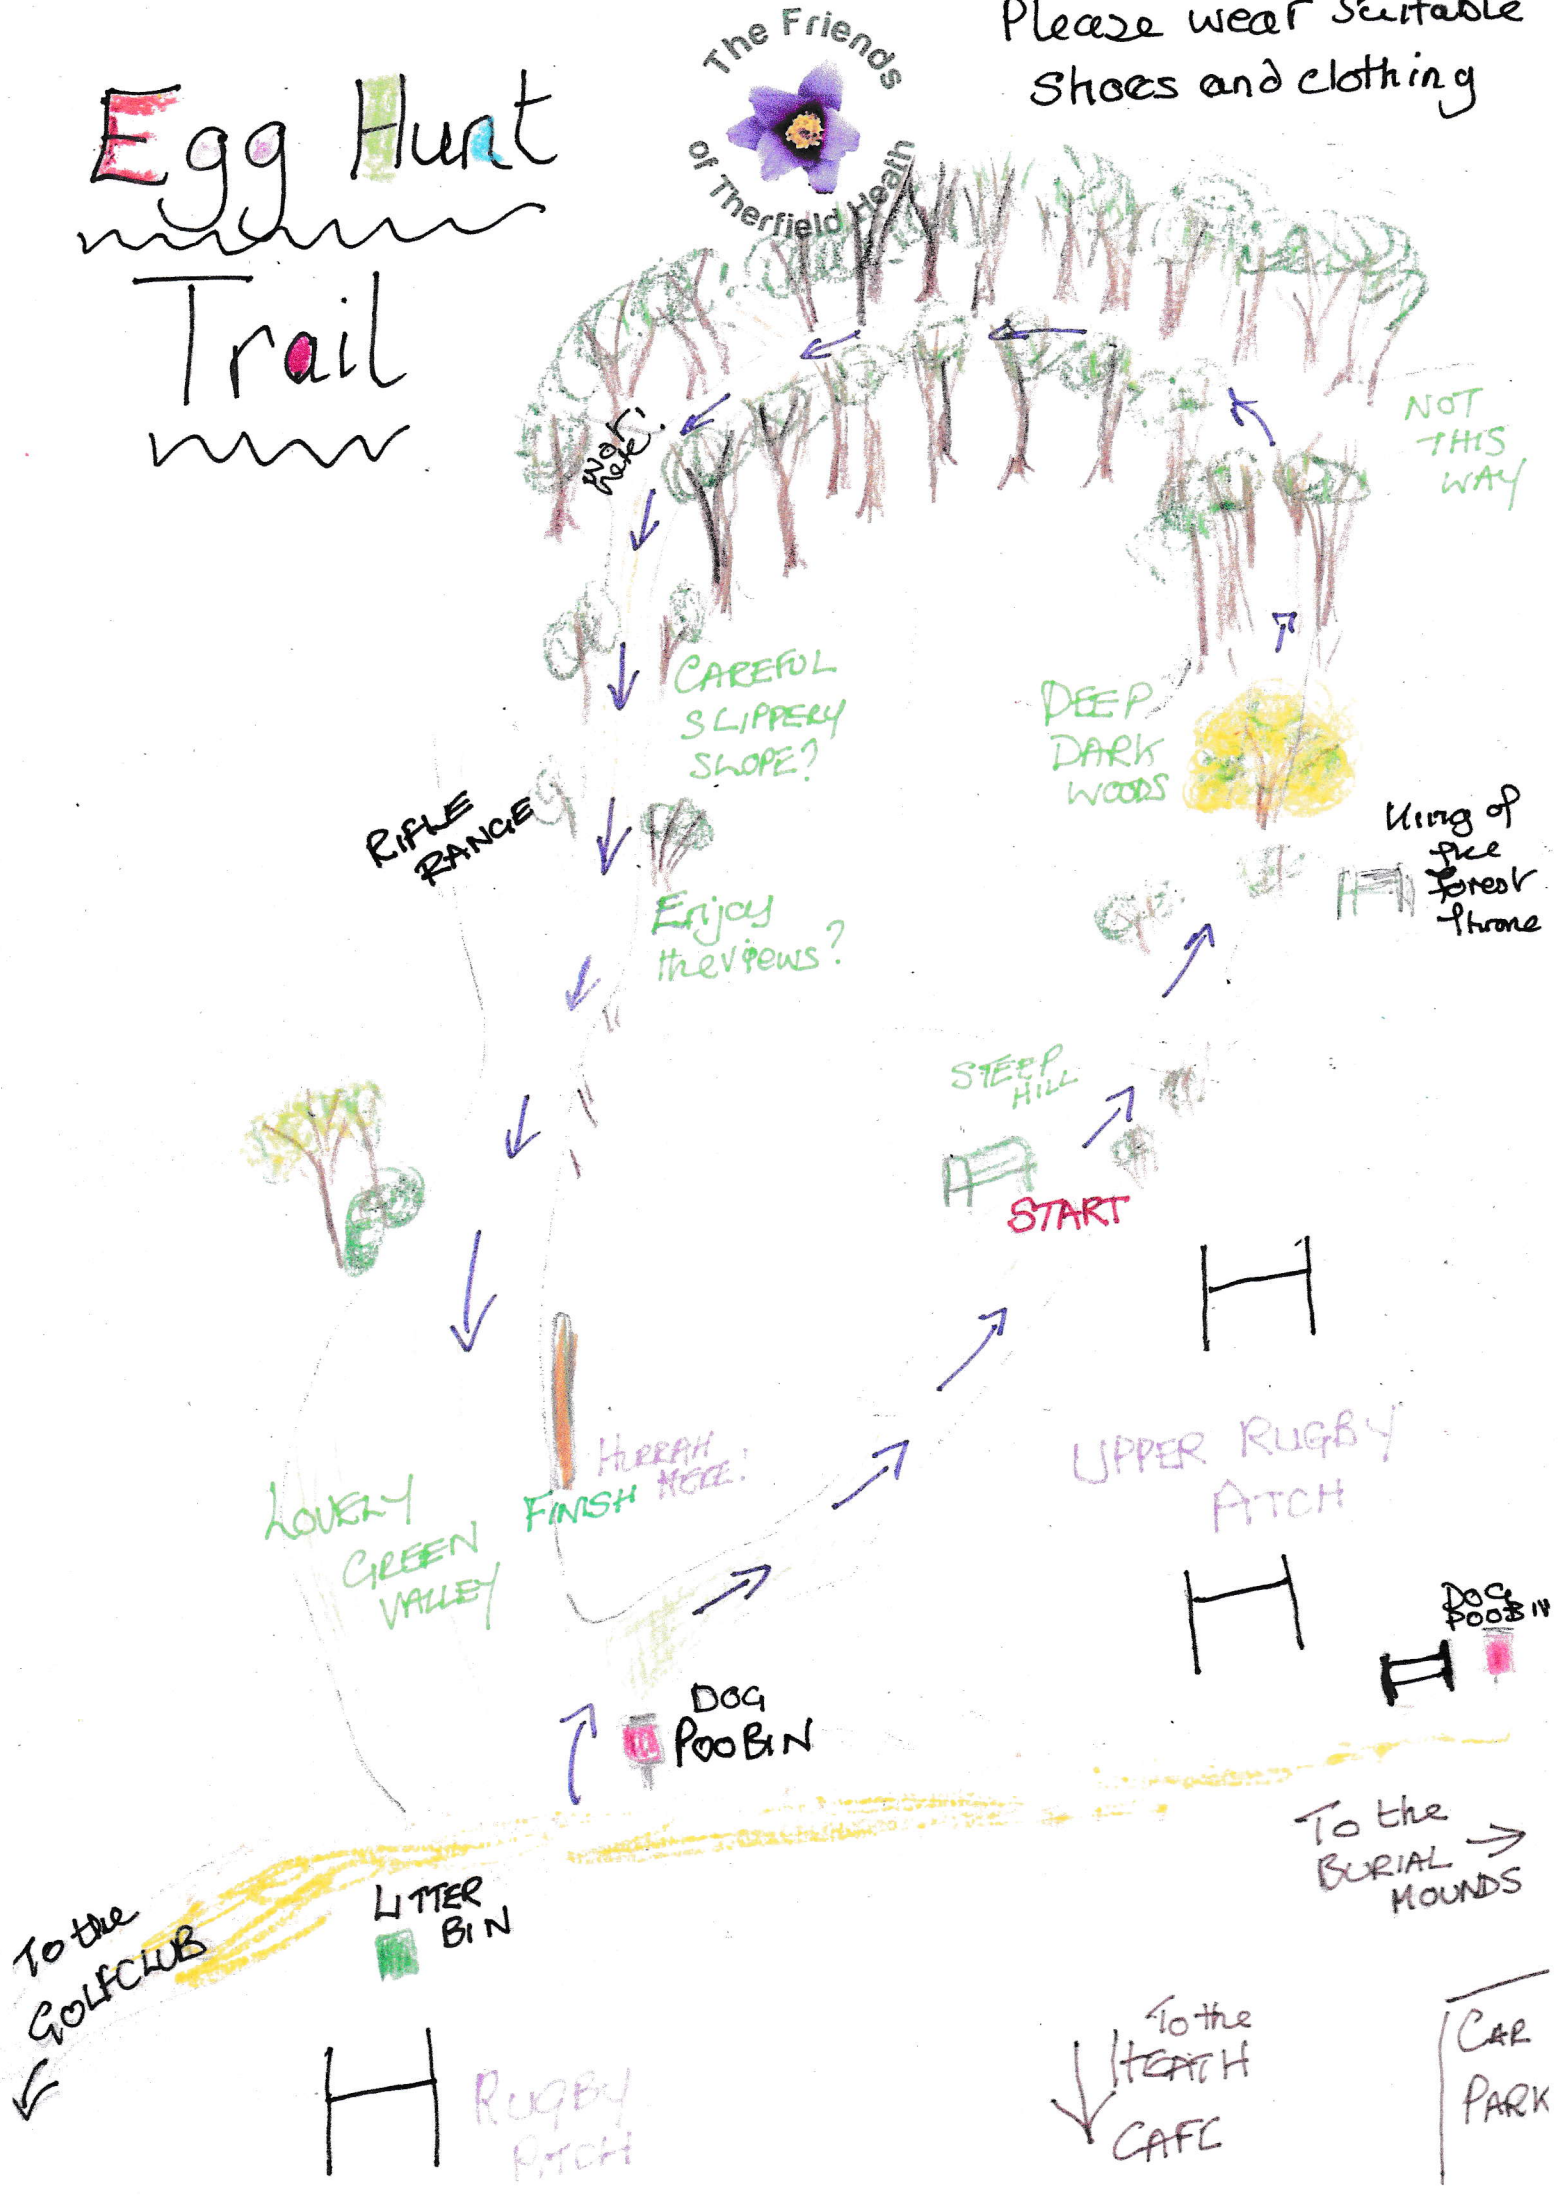

Egg Hunt Trail

Please wear suitable shoes and clothing

NOT THIS WAY

CAREFUL SLIPPERY SHOPE?

Enjoy the views?

King of Hill
tree
Forest
Throne

STEEP HILL

START

UPPER RUGBY PATCH

HURRAH FINISH MORE!

DOG POO BIN

DOG POO BIN

To the GOLF CLUB

LITTER BIN

RUGBY PATCH

To the HEATH
CAFC

To the BURIAL MOUNDS

CAR PARK